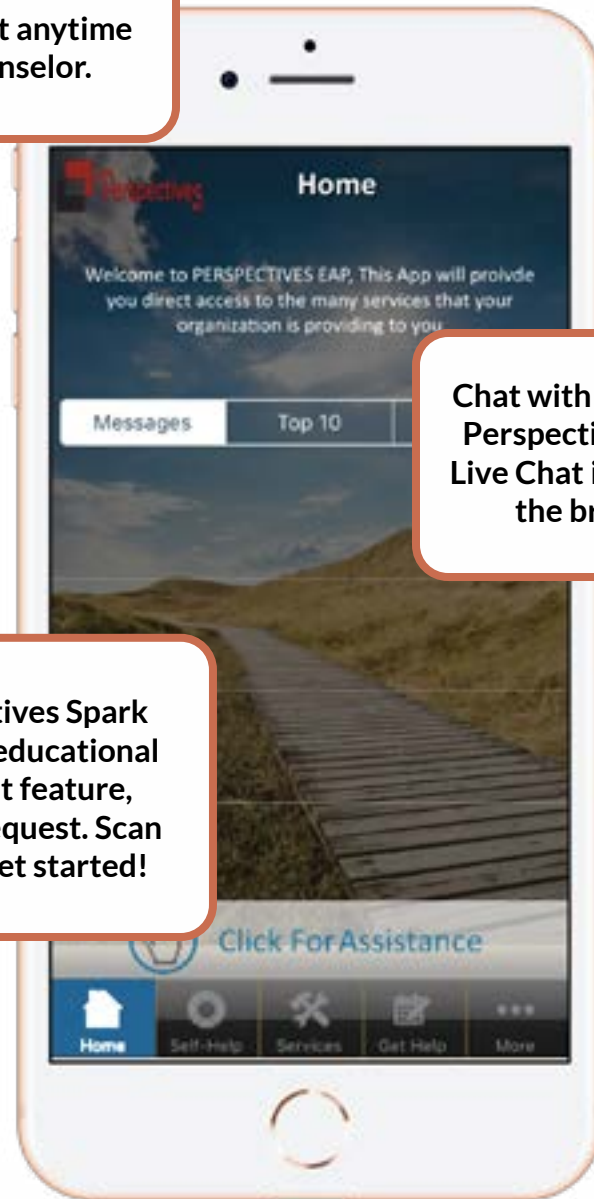

Chat with a counselor by logging on to Perspectivesltd.com and clicking the Live Chat in the bottom right corner of the browser or using our app.

Download the Perspectives Spark App for quick access to educational resources, our live chat feature, or to submit a contact request. Scan the QR code below to get started!

**SUPPORT IS EVEN CLOSER THAN YOU THINK**